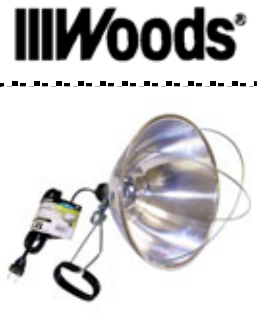

Item #	UPC	Description	Pack
WD-510166	062964101667	10" W/ CLAMP 18/2	1/12

Clamp Lamp with Porcelain Socket

- great for projects where high heat is required • heat resistant porcelain socket • no reflector • maximum bulb 300-watts • polarized male plug • push through switch • strong double swivel clamp • sturdy metal spring clamp • jaws open to 4.5cm and are vinyl covered • black cord is 1.8m long • 18/2 SPT-1 cable • replaces wd-cl7250