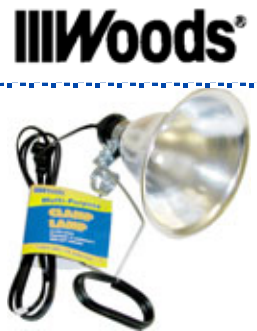

Item #	UPC	Description	Pack
WD-510160	062964101605	5-1/2" 60W 18/2	1/8
WD-510151	062964101513	8-1/2" 150W 18/2(REPL. WD10151)	1/5

Brooder & Heat Lamp

- insulated heavy duty porcelain socket • 10" heavy gauge aluminum reflector • hang-up hooks • bulb guard which snaps on the reflector • 18/2 SPT-2 wire • polarized male plug • 1.8m black socket cord • CSA approved • ideal for farm + pet